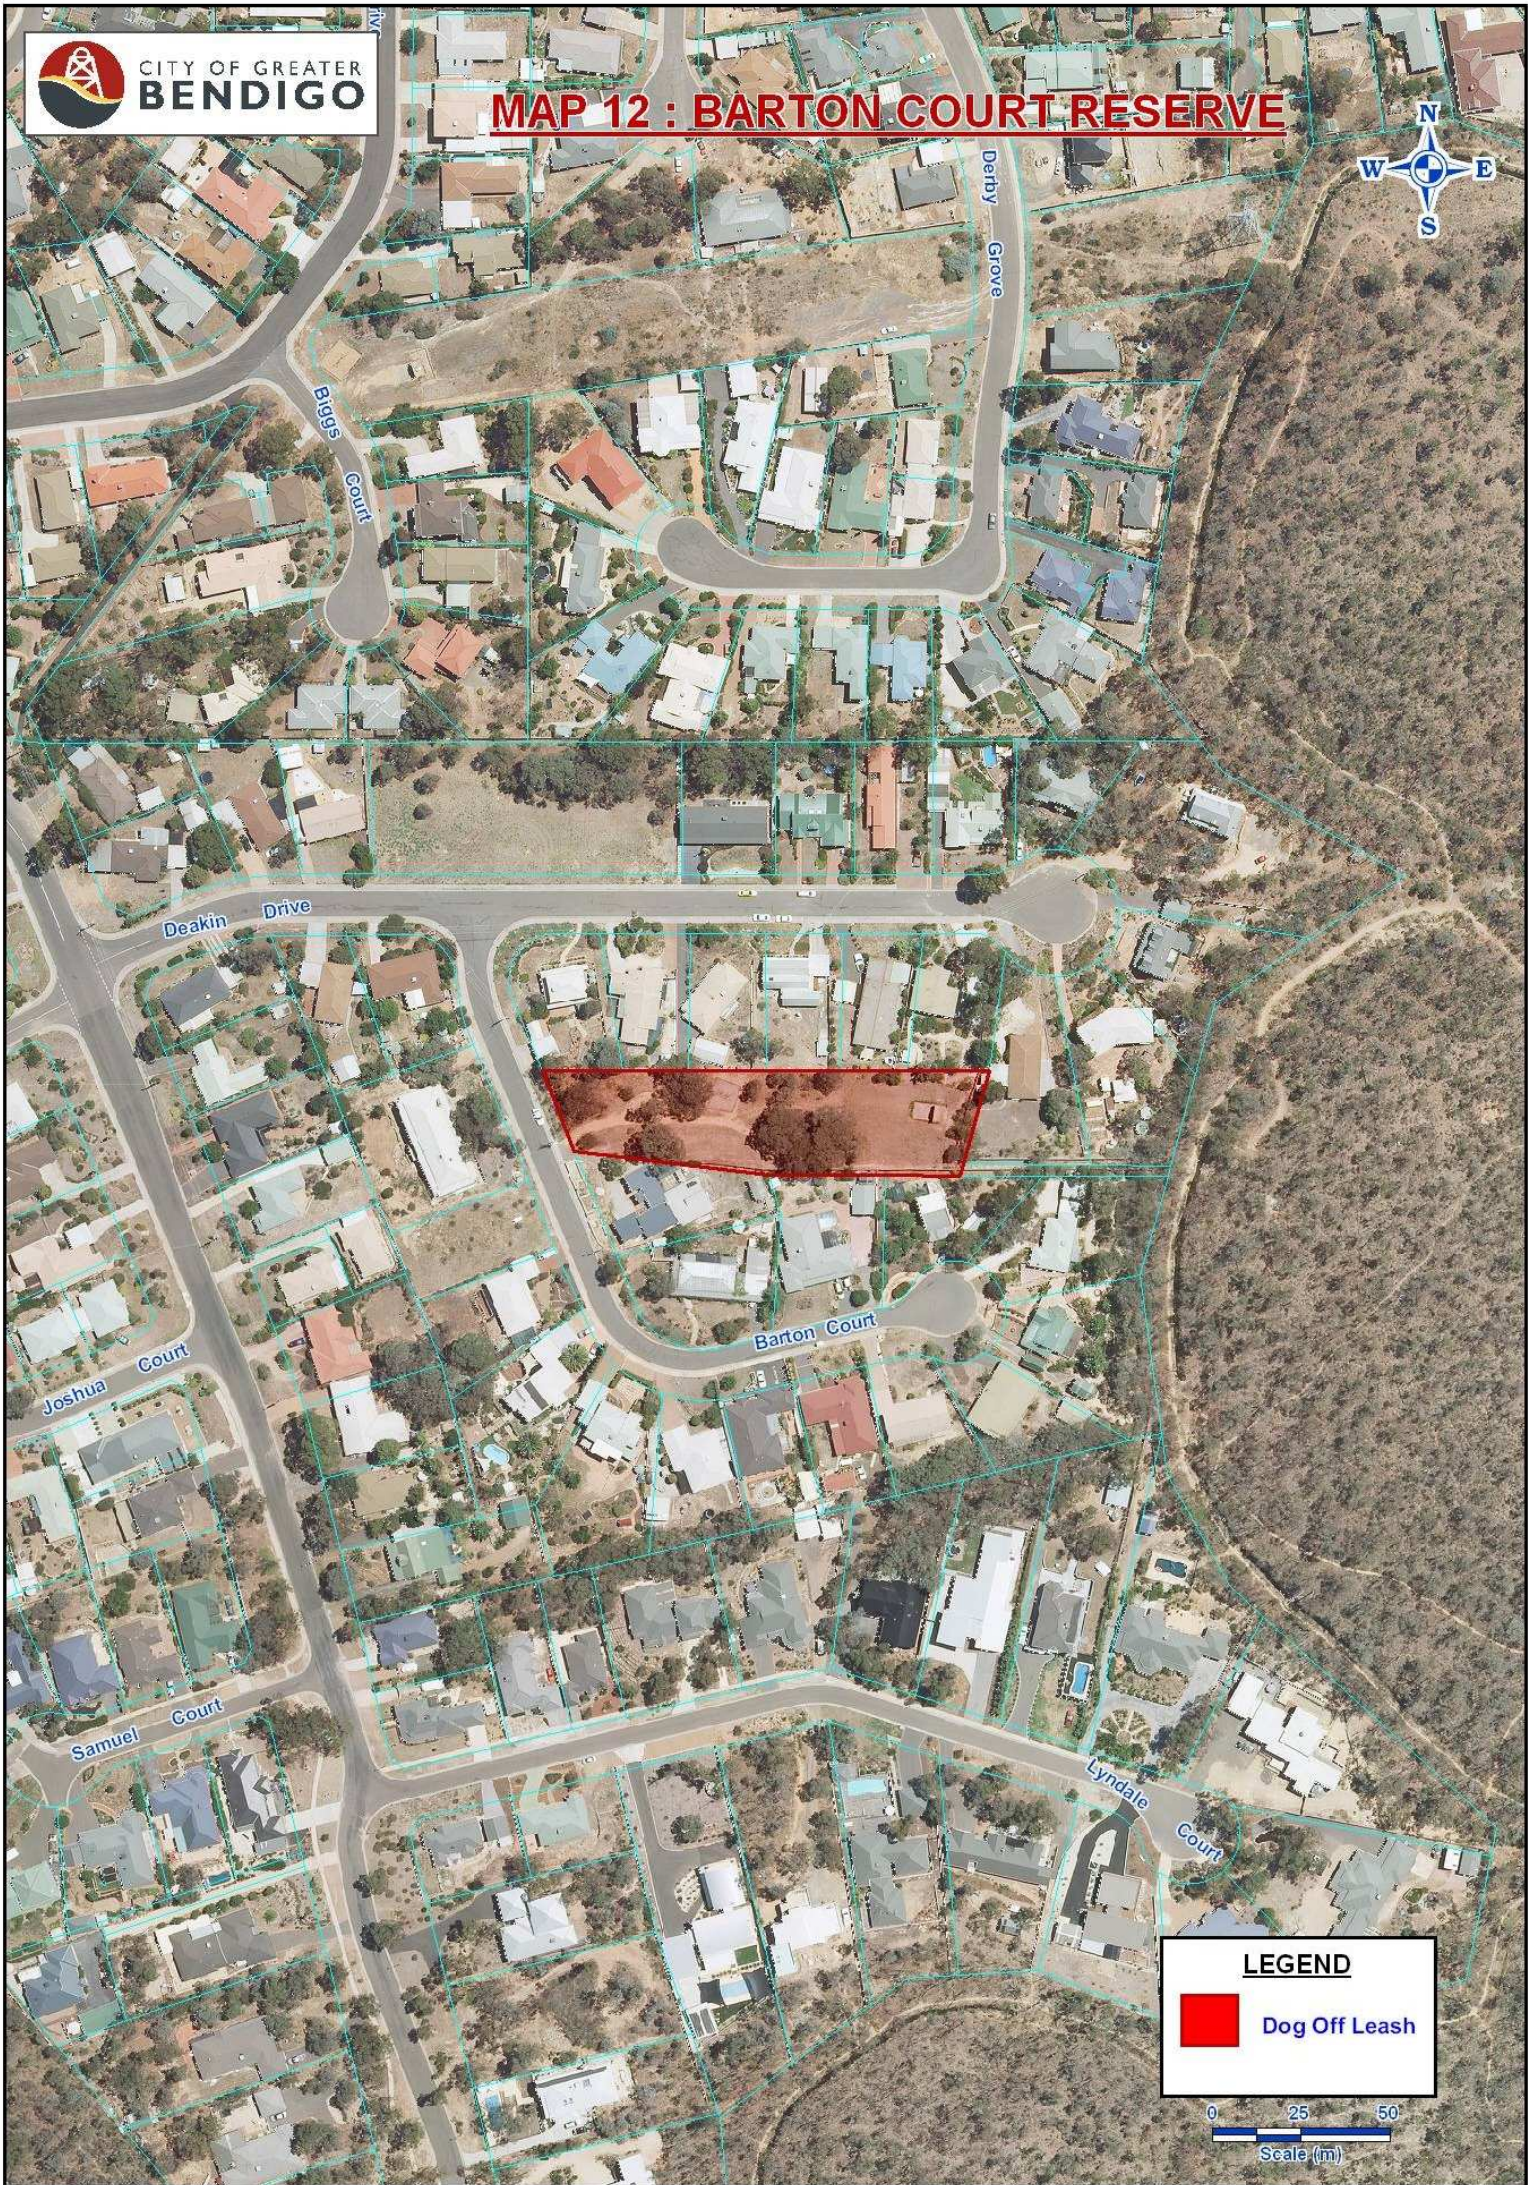

MAP 12 : BARTON COURT RESERVE

LEGEND

 Dog Off Leash