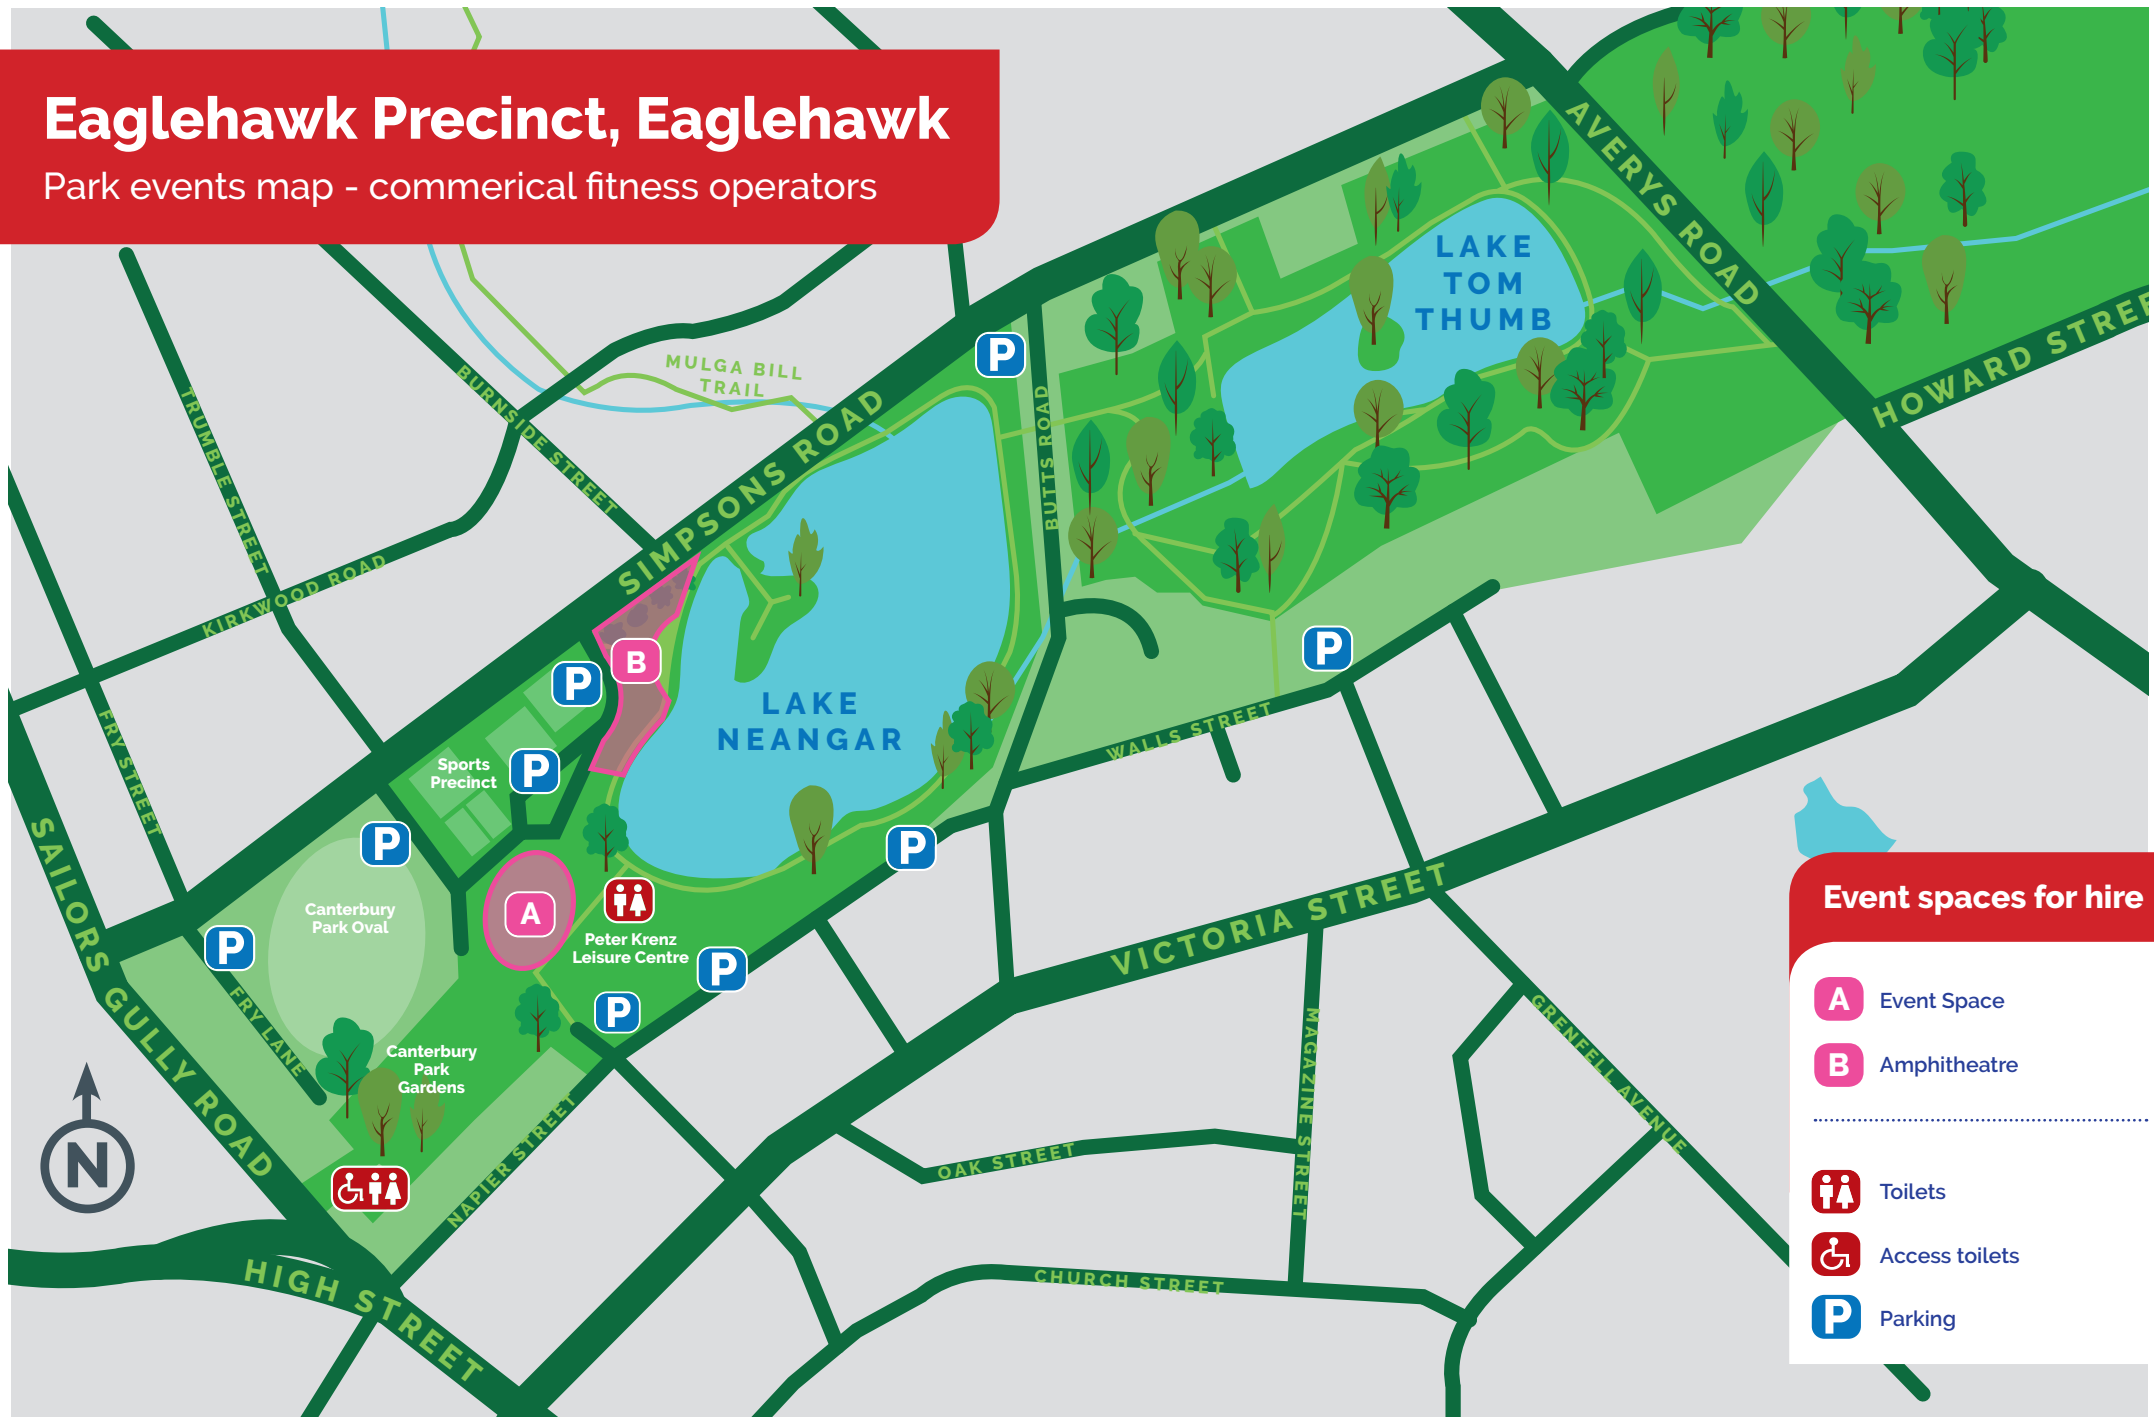

Rosalind Park, Bendigo

Park events map - commercial fitness operators

Event spaces for hire

A Upper Rosalind Park lawns

 Toilets

 Access toilets

 Parking

Eaglehawk Precinct, Eaglehawk

Park events map - commercial fitness operators

Event spaces for hire

A Event Space

B Amphitheatre

 Toilets

 Access toilets

P Parking

Lake Weeroona, Bendigo

Details correct as of May, 2018. Map not to scale.

Bendigo Botanic Gardens, White Hills - Heritage Garden

Park events map - commercial fitness operators

Event spaces for hire

A Main Lawn

 Toilets

 Access toilets

 Parking