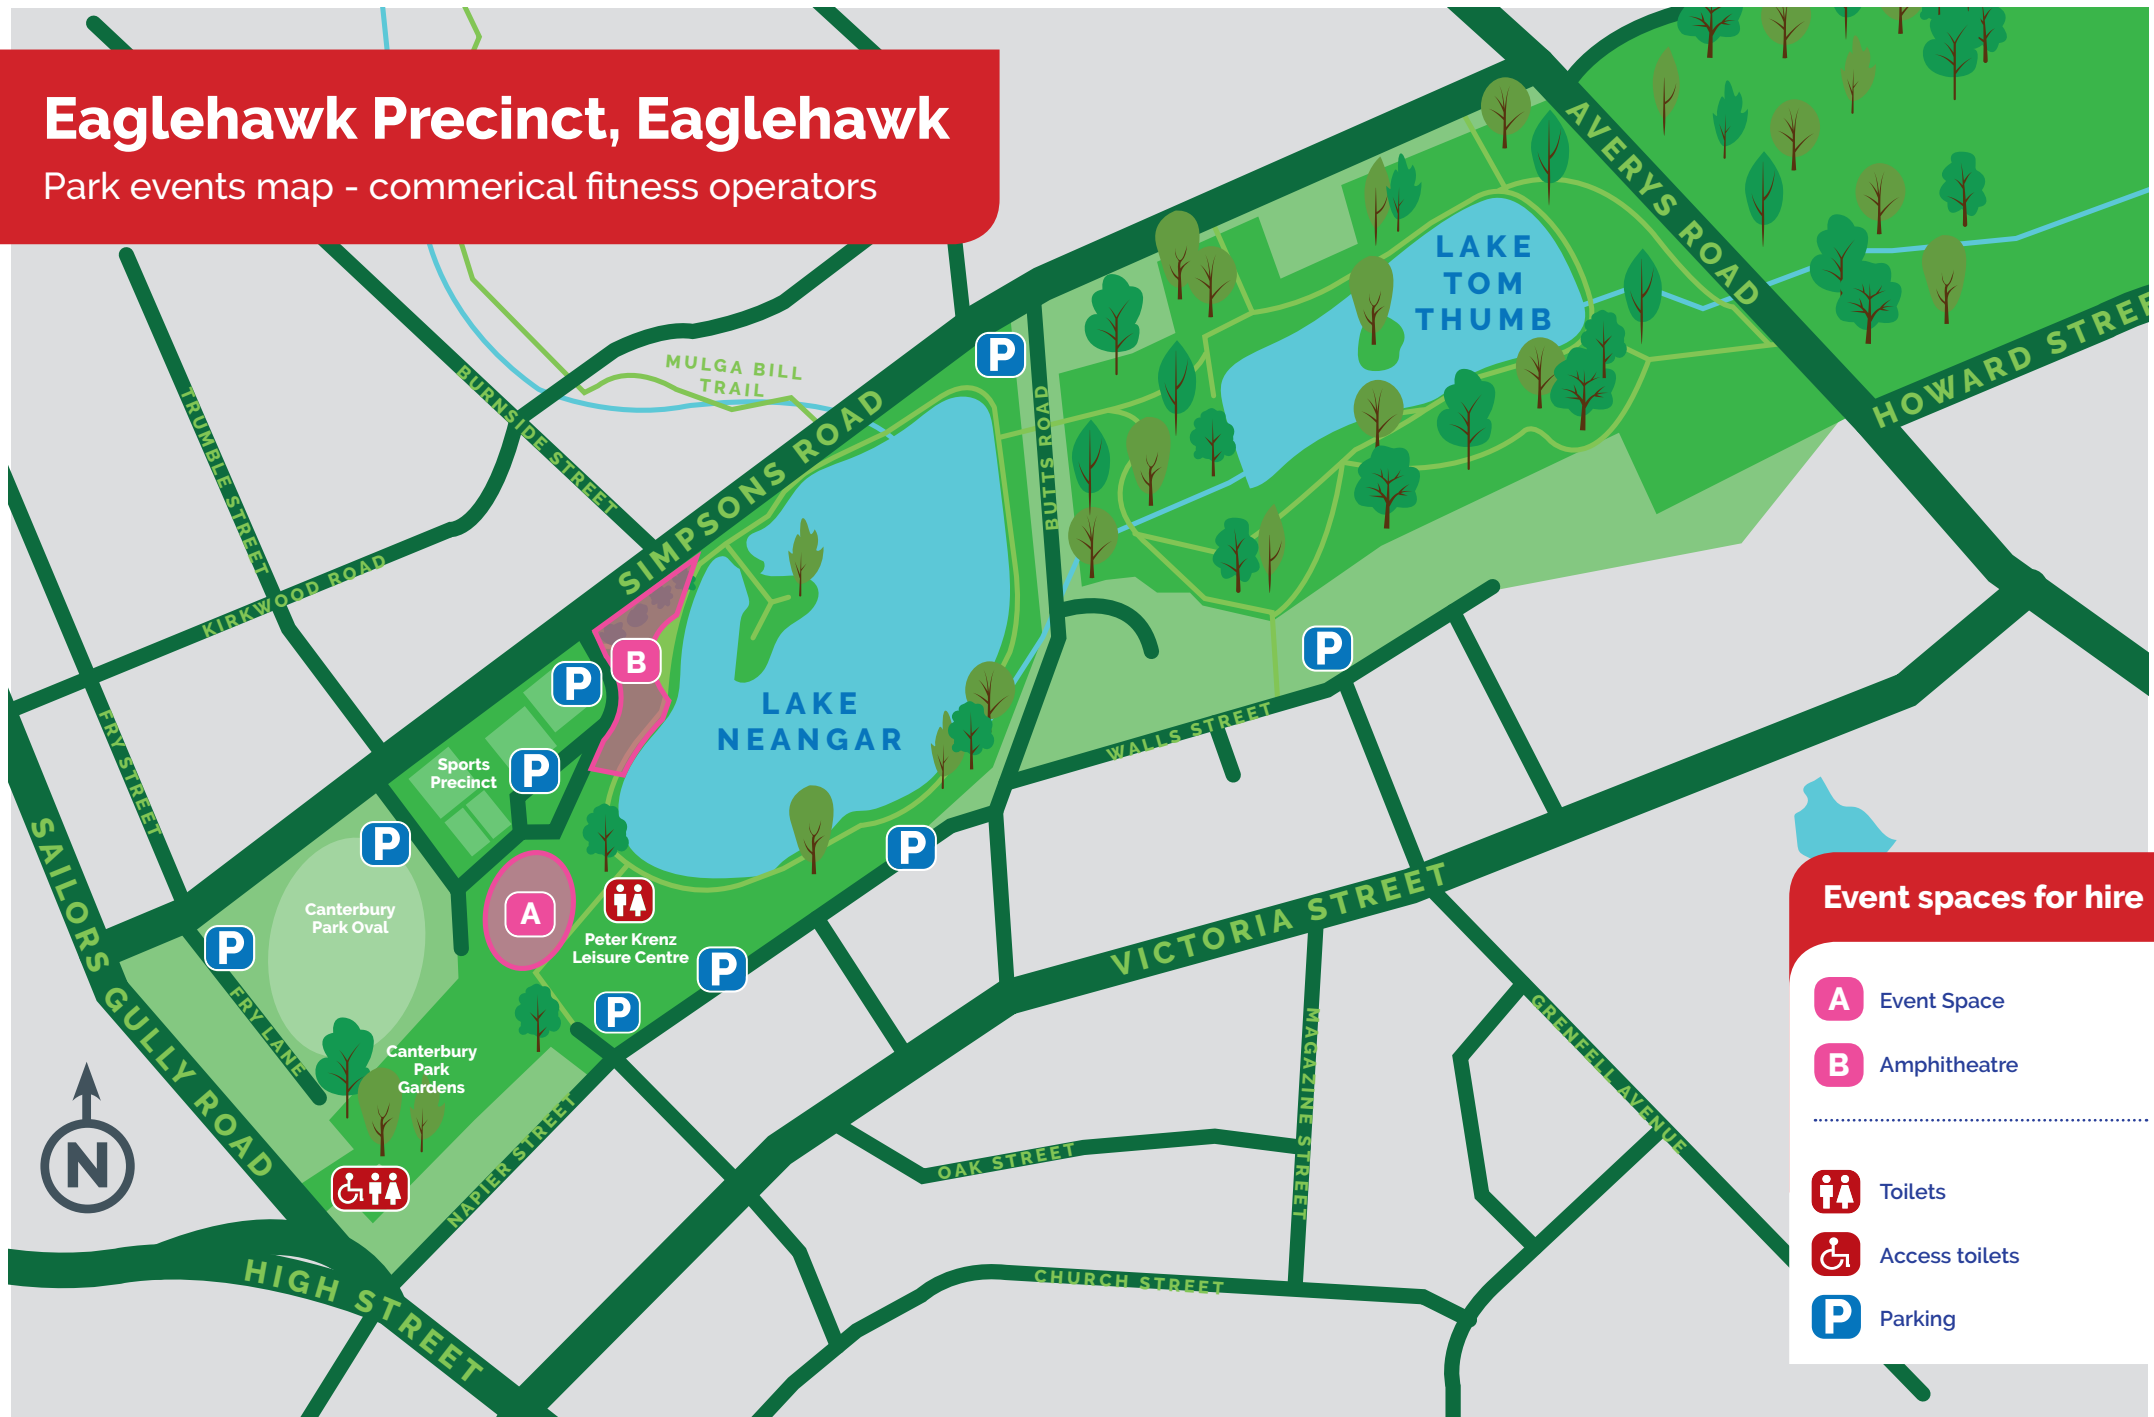

Eaglehawk Precinct, Eaglehawk

Park events map - commercial fitness operators

Event spaces for hire

A Event Space

B Amphitheatre

 Toilets

 Access toilets

P Parking