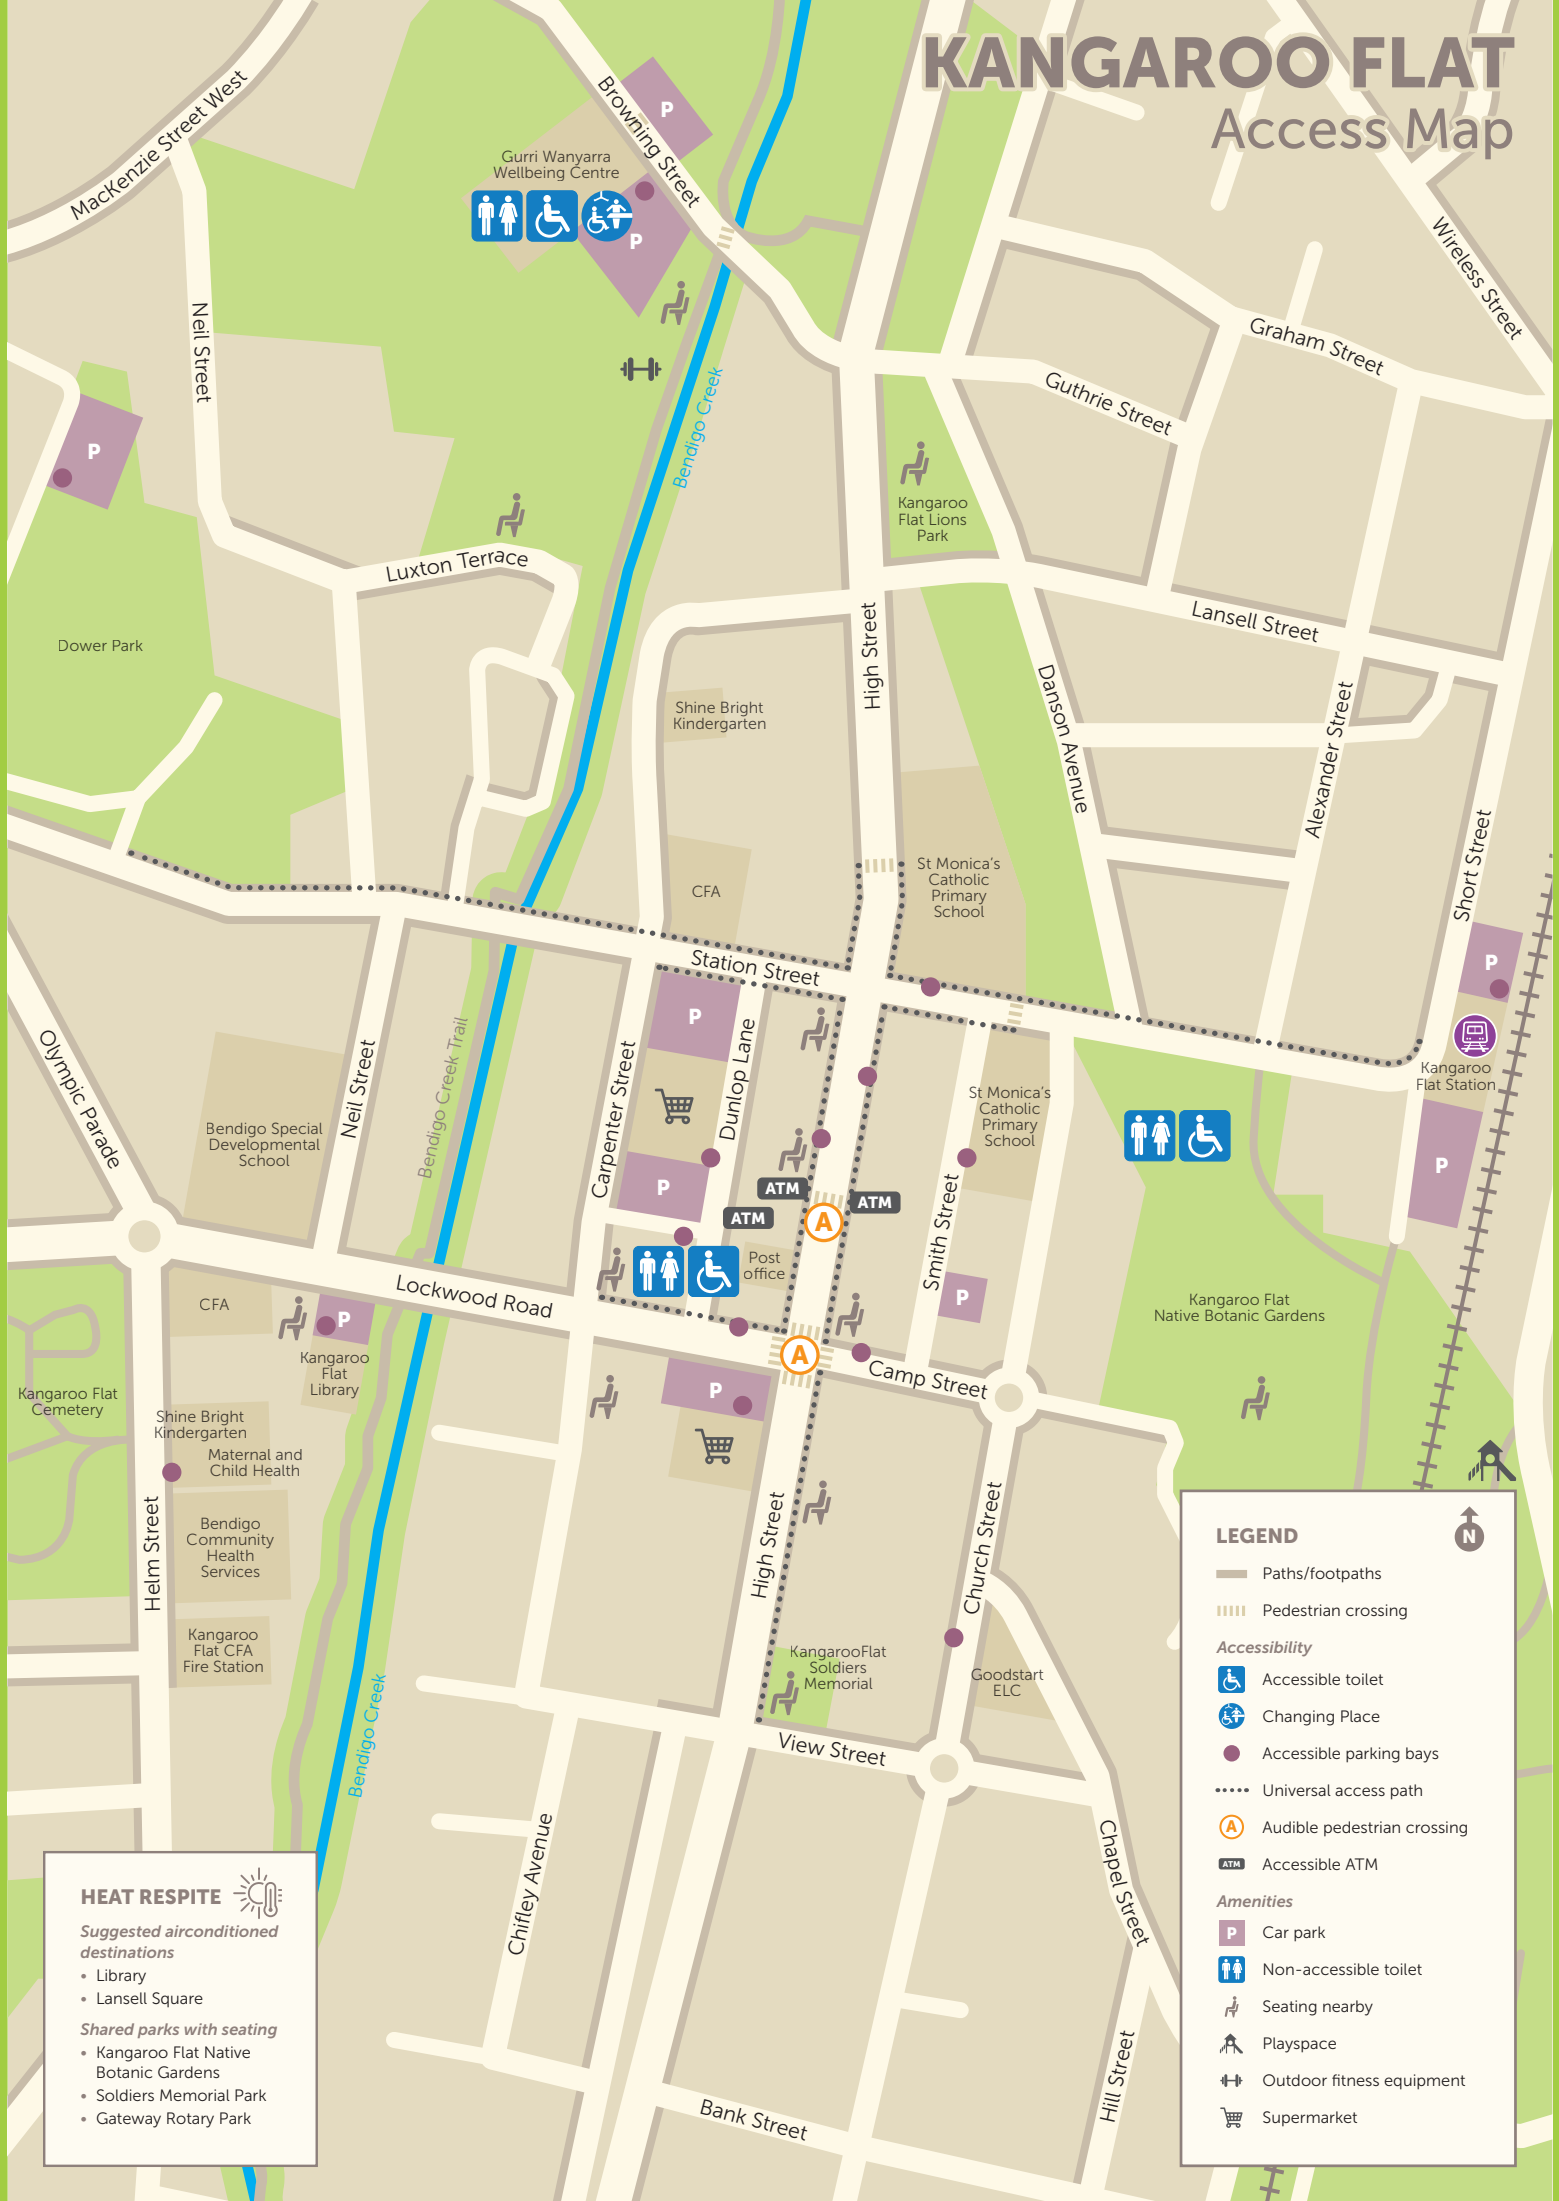

We get you around KANGAROO FLAT

GETTING AROUND KANGAROO FLAT

Kangaroo Flat is the southern gateway to Bendigo with a growing business, retail and residential precinct, recreational facilities and open spaces.

Locations in the Kangaroo Flat area:

Gurri Wanyarra Wellbeing Centre
9 Browning Street, Kangaroo Flat

Over 259 locations Australia wide view more
changingplaces.org.au

To order a MLAK key visit
masterlocksmiths.com.au/mlak

www.bendigo.vic.gov.au

KANGAROO FLAT Access Map

HEAT RESPITE 

Suggested airconditioned destinations

- Library
- Lansell Square

Shared parks with seating

- Kangaroo Flat Native Botanic Gardens
- Soldiers Memorial Park
- Gateway Rotary Park